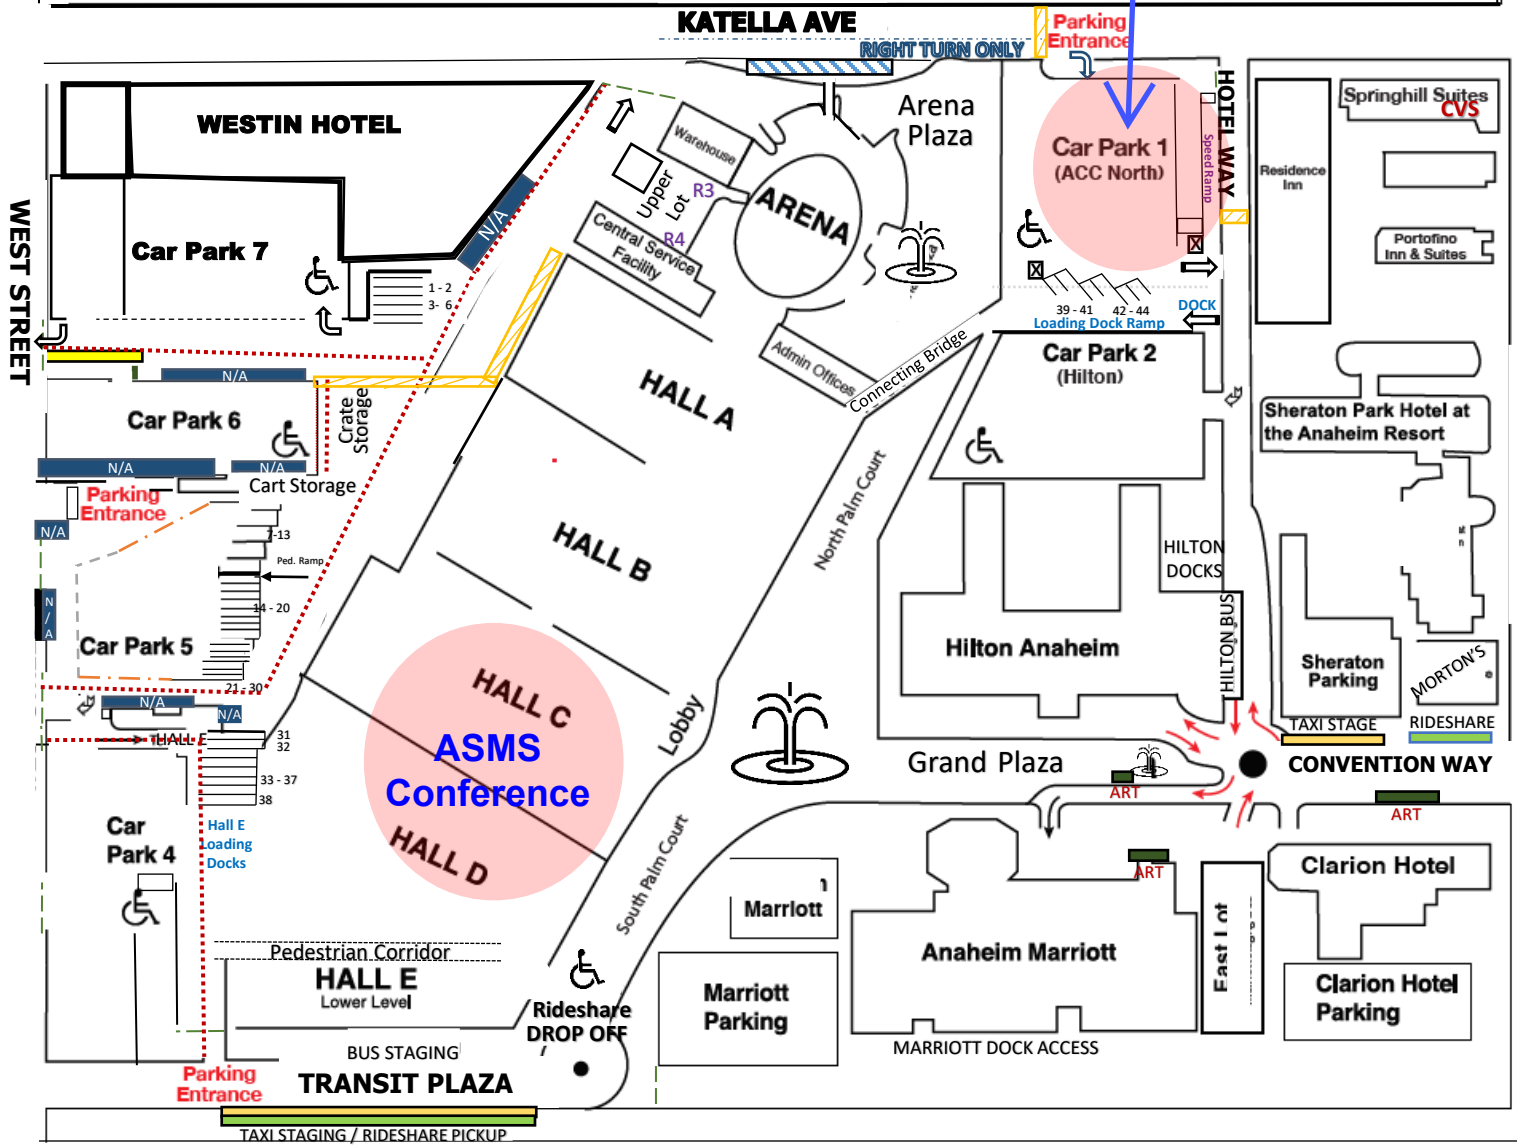

DLAND DRIVE

ANAHEIM CONVENTION CENTER PARKING GUIDE MAP

Use Car Park
1 for ASMS

DISNEY WAY

ACC Parking at
The Shops at
Anaheim
Gardenwalk

Hyatt House
Walgreens

Disney's
Toy Story
Parking